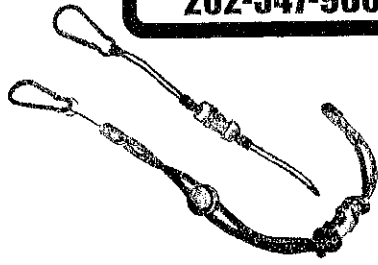

KAESTNER
Auto Electric
SINCE 1919
We Keep Things Moving...
262-547-9600

Starter & Alternator Rebuilding
Drive-in Vehicle Service
Emergency Lighting
Shop Supplies & Equipment
Waukesha, WI 53186
www.kaestnerauto.com

Device Tether -
Long OR Short

$10.99